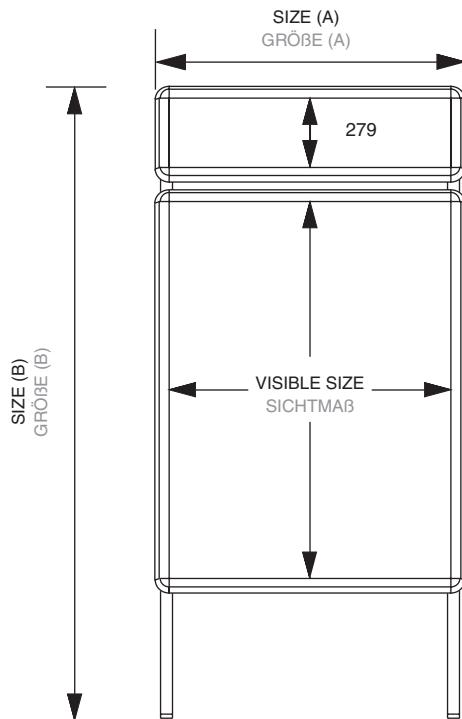

PRODUCT SHEET

32mm profile A-Board Logo / rondo corner

ANTI GLARE FRONT 0,5mm
ANTIREFLEX-SCHUTZSCHEIBE 0,5mm

BACKWALL 3 mm AKYPLAC
RÜCKWAND 3 mm AKYPLAC