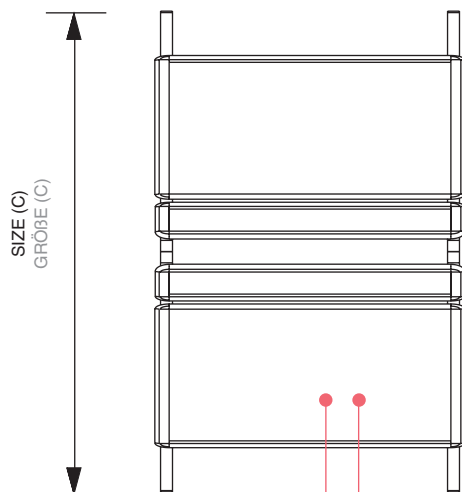

PRODUCT SHEET

32mm profile A-Board Logo / rondo corner

ANTI GLARE FRONT 0,5mm
ANTIREFLEX-SCHUTZSCHEIBE 0,5mm

BACKWALL 3 mm AKYPLAC
RÜCKWAND 3 mm AKYPLAC