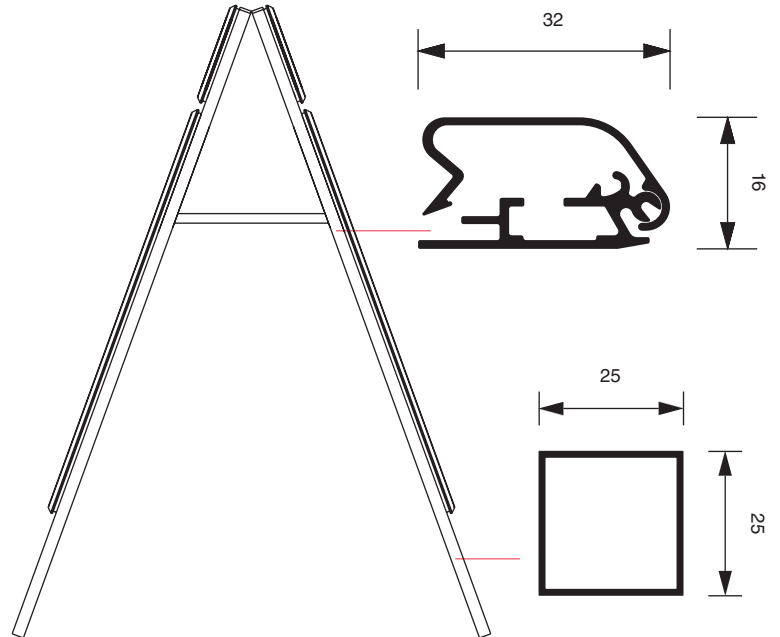

PRODUCT SHEET

32mm profile A-Board Logo / mitred corner

ANTI GLARE FRONT 0,5mm
ANTIREFLEX-SCHUTZSCHEIBE 0,5mm

BACKWALL 3 mm AKYPLAC
RÜCKWAND 3 mm AKYPLAC