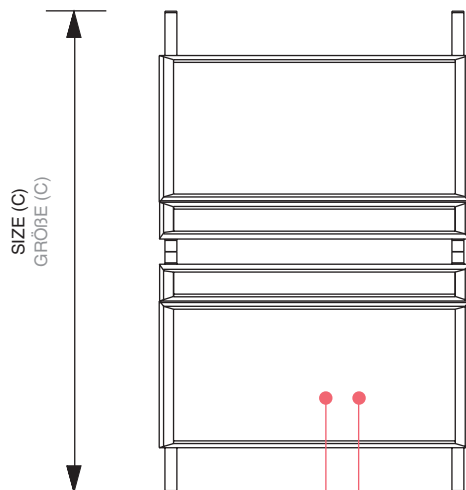

PRODUCT SHEET

32mm profile A-Board Logo / mitred corner

ANTI GLARE FRONT 0,5mm
ANTIREFLEX-SCHUTZSCHEIBE 0,5mm

BACKWALL 3 mm AKYPLAC
RÜCKWAND 3 mm AKYPLAC