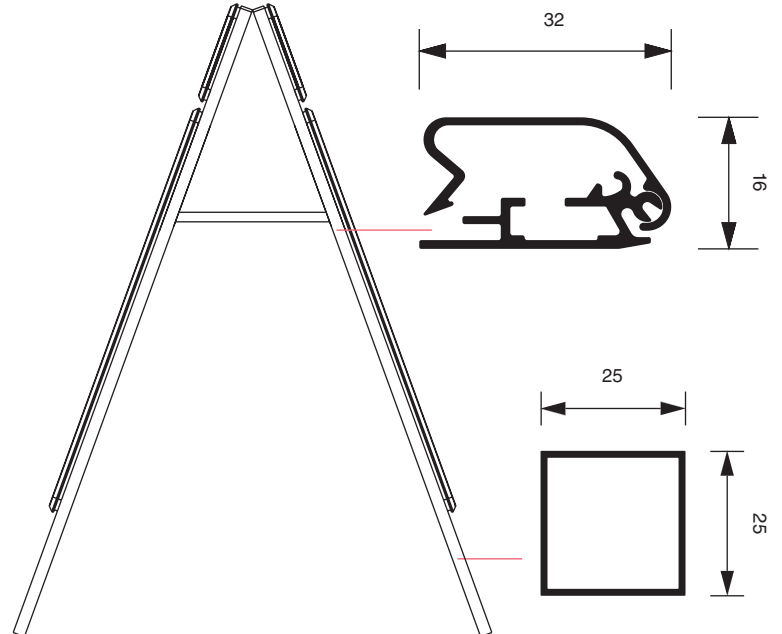

PRODUCT SHEET

32mm profile A-Board Logo / rondo corner

ANTI GLARE FRONT 0,5mm
ANTIREFLEX-SCHUTZSCHEIBE 0,5mm

BACKWALL 3 mm AKYPLAC
RÜCKWAND 3 mm AKYPLAC