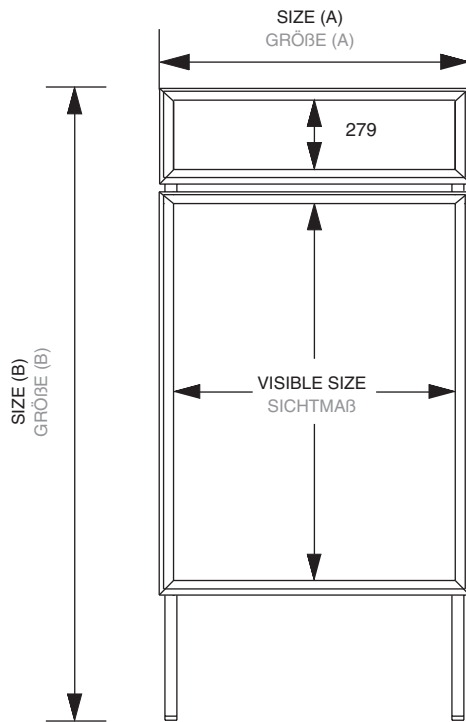

PRODUCT SHEET

32mm profile A-Board Logo / mitred corner

ANTI GLARE FRONT 0,5mm
ANTIREFLEX-SCHUTZSCHEIBE 0,5mm

BACKWALL 3 mm AKYPLAC
RÜCKWAND 3 mm AKYPLAC