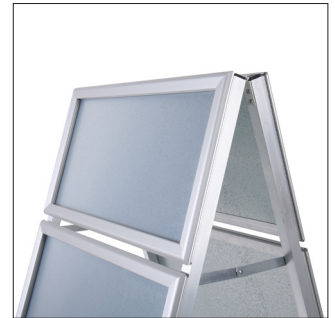

## 32mm profile A-Board Logo

### 32mm profile A-Board Logo

Double sided A-Board with additional header frame available with round or mitred corner snap frames. Good stability with aluminum legs, 32mm snap frames, anti corrosive metal back walls and UV-stable anti glare front sheets.